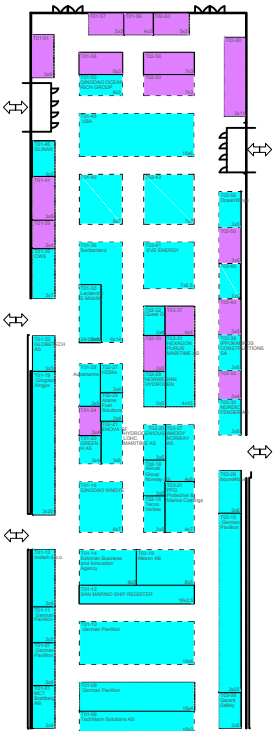

# Hall T

Nor Shipping

10m

Mid Entrance