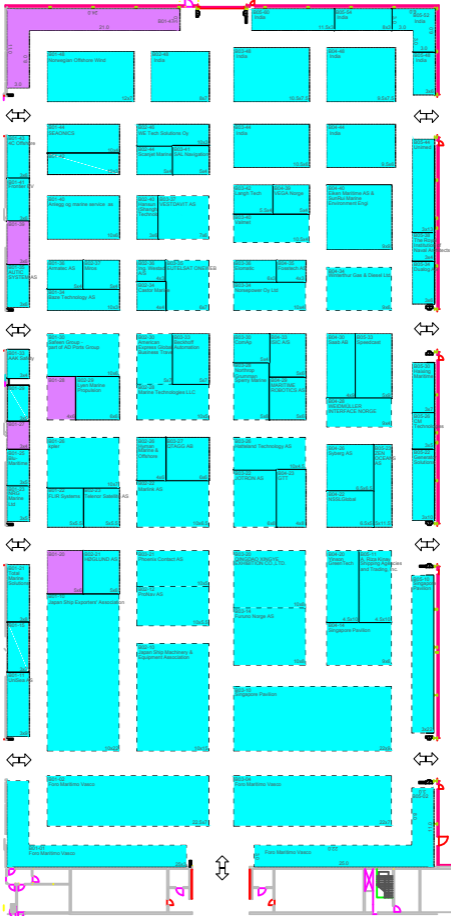

Hall B

Nor Shipping
10m

Cloakroom

Foodbox