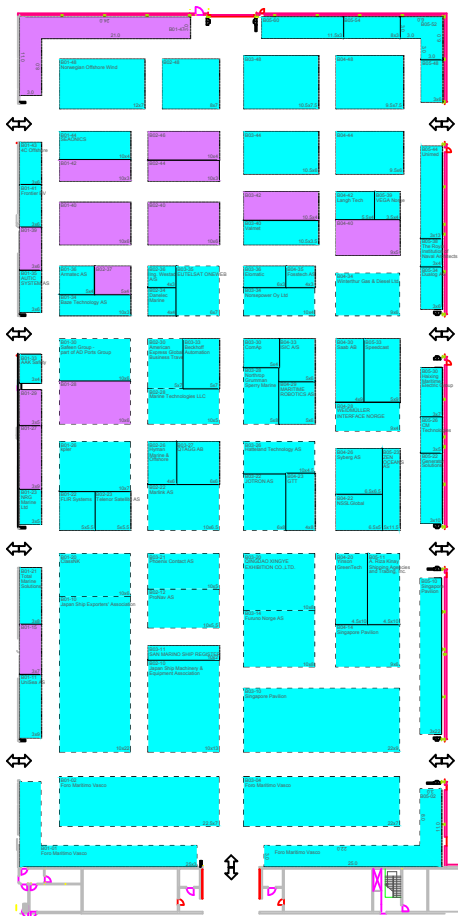

Hall B

Nor Shipping
10m

Cloakroom

Foodbox